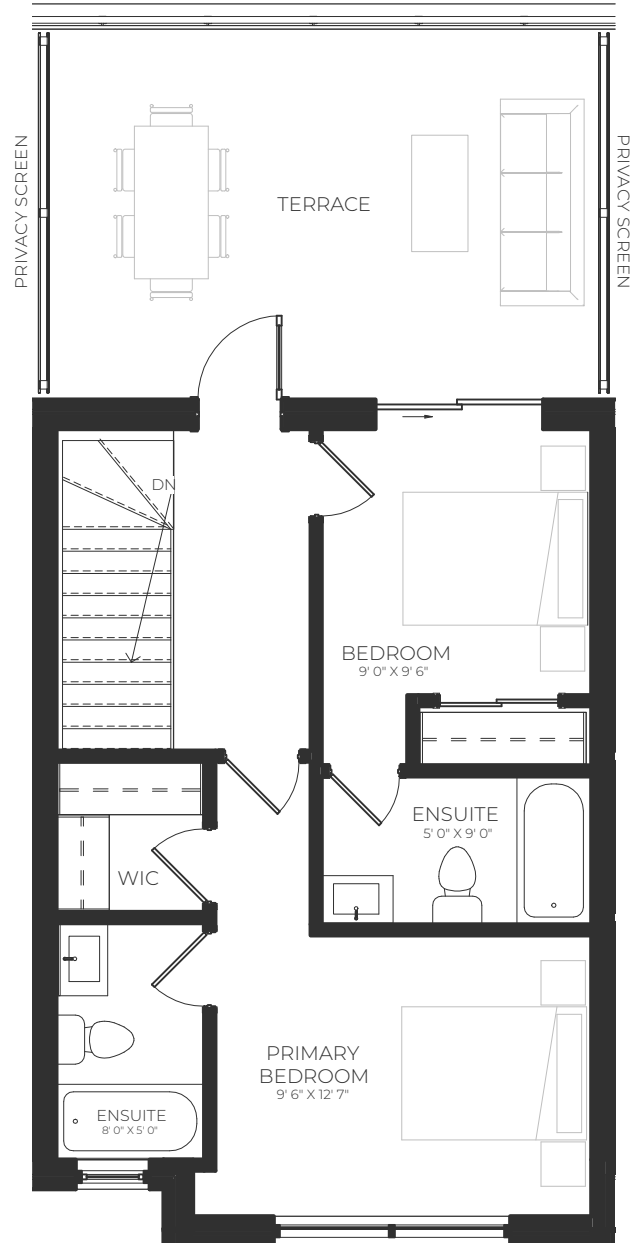

# ESTUARY

3 Bedroom, 3 Bath  
1275 Square feet

ELEVATION A  
(END UNITS)  
ADDITIONAL  
WINDOWS

LEVEL  
3 & 4

GRANDRIVERTOWNS.COM

All sizes and specifications are subject to change without notice. E. & O. E. Note: Actual usable floor space may vary from the stated floor area. \*Furniture not included.