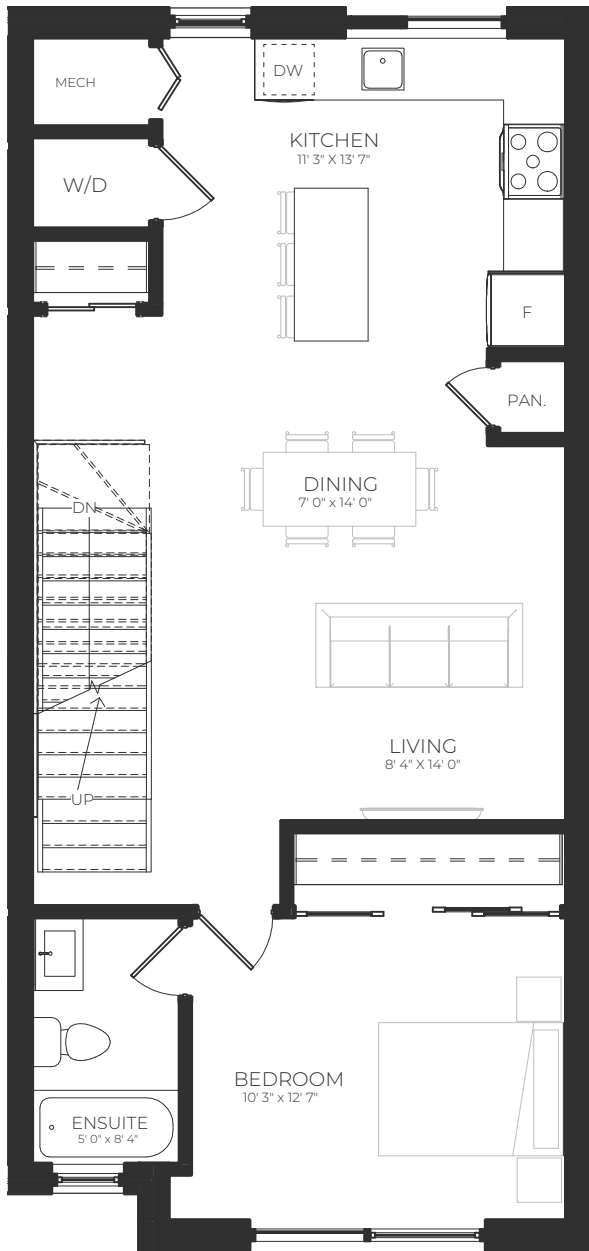

# ESTUARY

3 Bedroom, 3 Bath  
1275 Square feet

ELEVATION A  
(END UNITS)  
ADDITIONAL  
WINDOWS

LEVEL  
3 & 4

GRANDRIVERTOWNS.COM

All sizes and specifications are subject to change without notice. E. & O. E. Note: Actual usable floor space may vary from the stated floor area. \*Furniture not included.