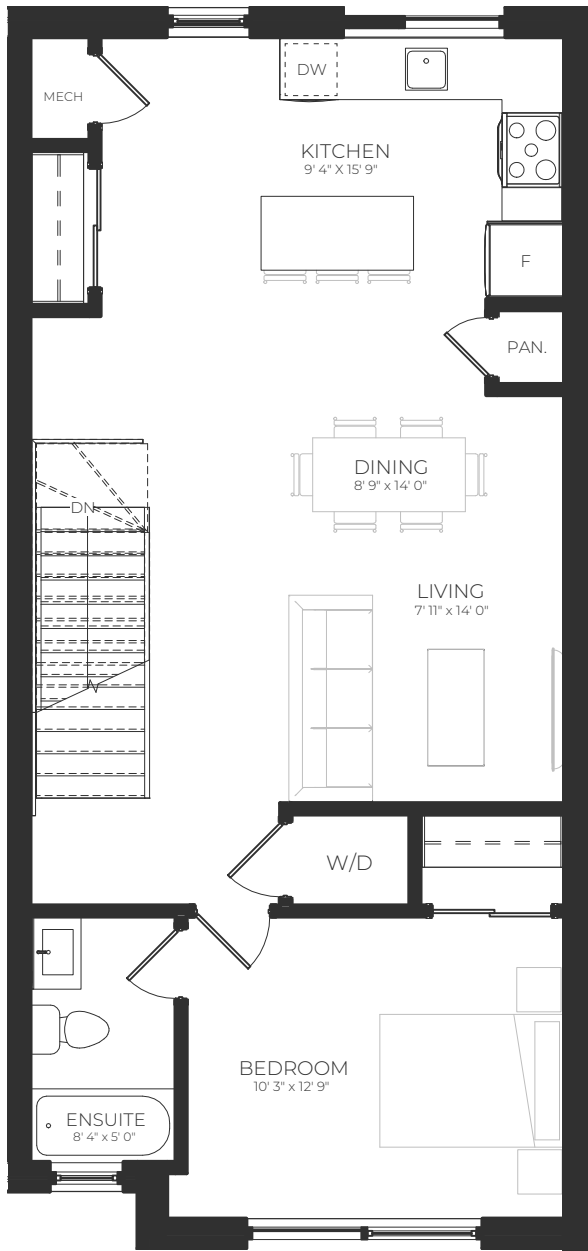

GRAND RIVER TOWNS

STREAM

2 Bedroom + Den, 2 Bath
1275 Square feet

LEVEL
3 & 4

GRANDRIVERTOWNS.COM

All sizes and specifications are subject to change without notice. E. & O. E. Note: Actual usable floor space may vary from the stated floor area. *Furniture not included.