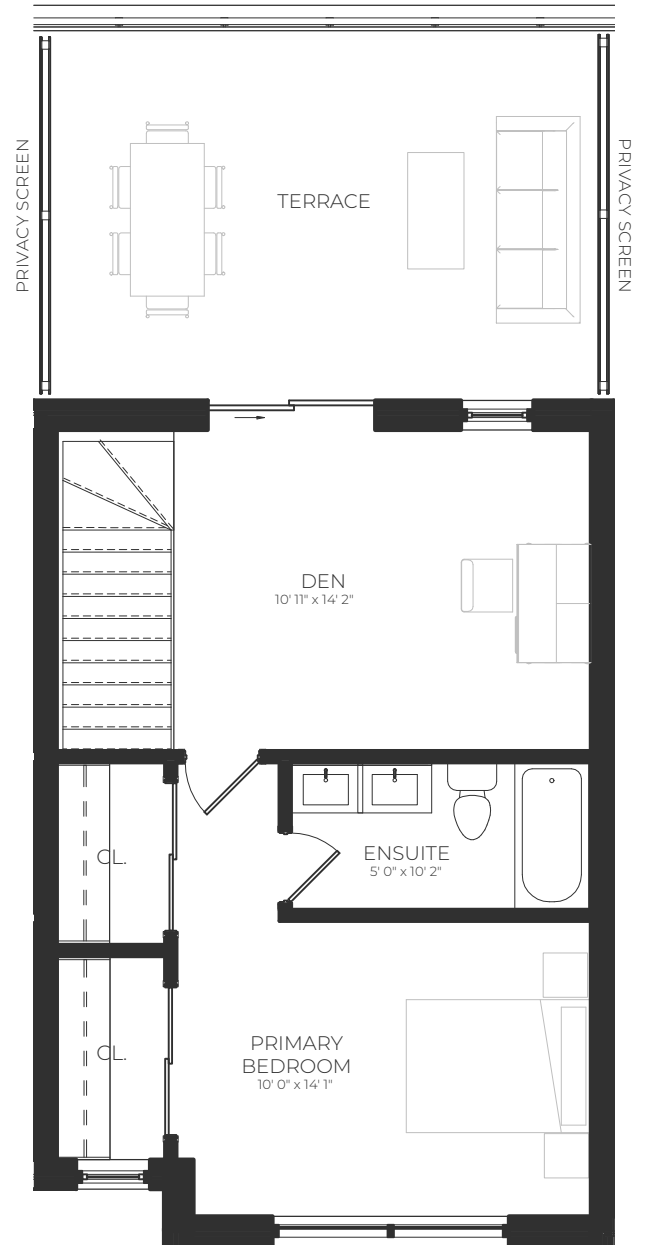

GRAND RIVER TOWNS

STREAM

2 Bedroom + Den, 2 Bath
1275 Square feet

LEVEL
3 & 4

GRANDRIVERTOWNS.COM

All sizes and specifications are subject to change without notice. E. & O. E. Note: Actual usable floor space may vary from the stated floor area. *Furniture not included.