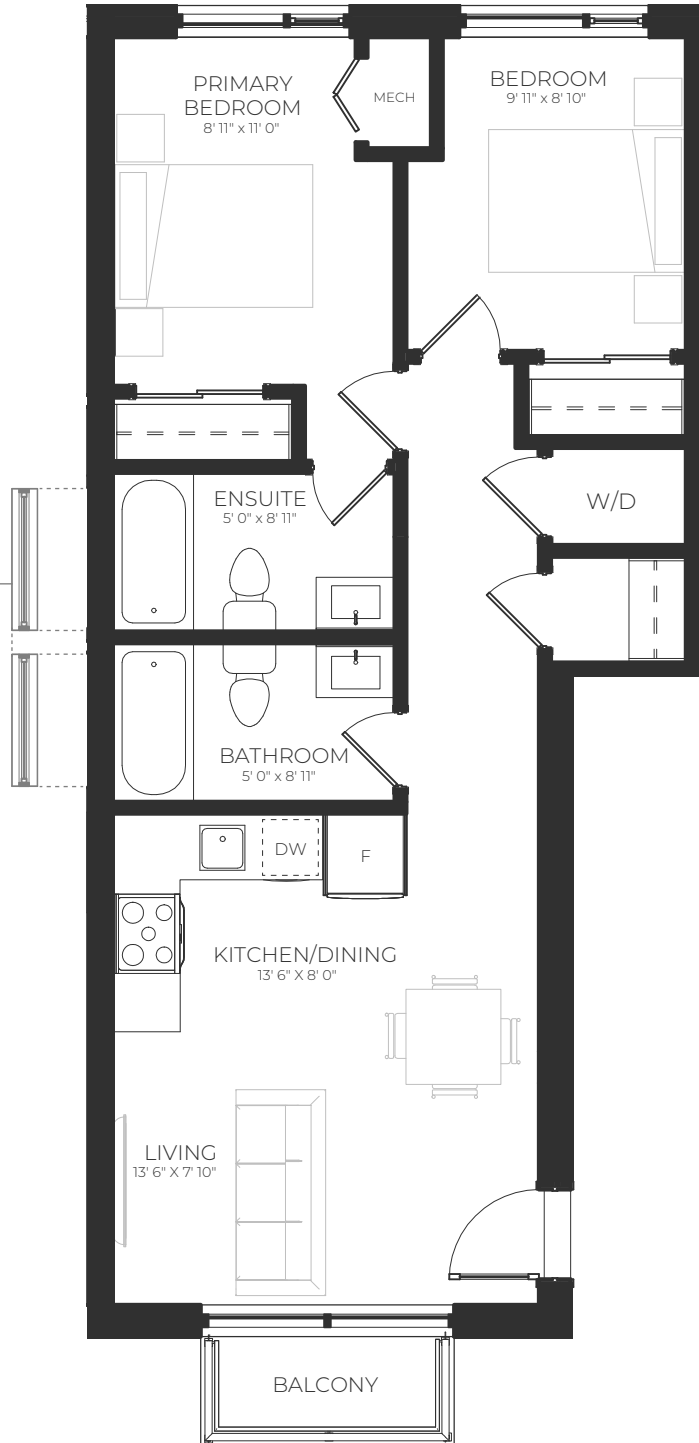

GRAND RIVER TOWNS

RUNLET

2 Bedroom, 2 Bath
700 Square feet

ELEVATION A (END UNITS)
ADDITIONAL WINDOWS

LEVEL 2

GRANDRIVERTOWNS.COM

All sizes and specifications are subject to change without notice. E. & O. E. Note: Actual usable floor space may vary from the stated floor area. *Furniture not included.