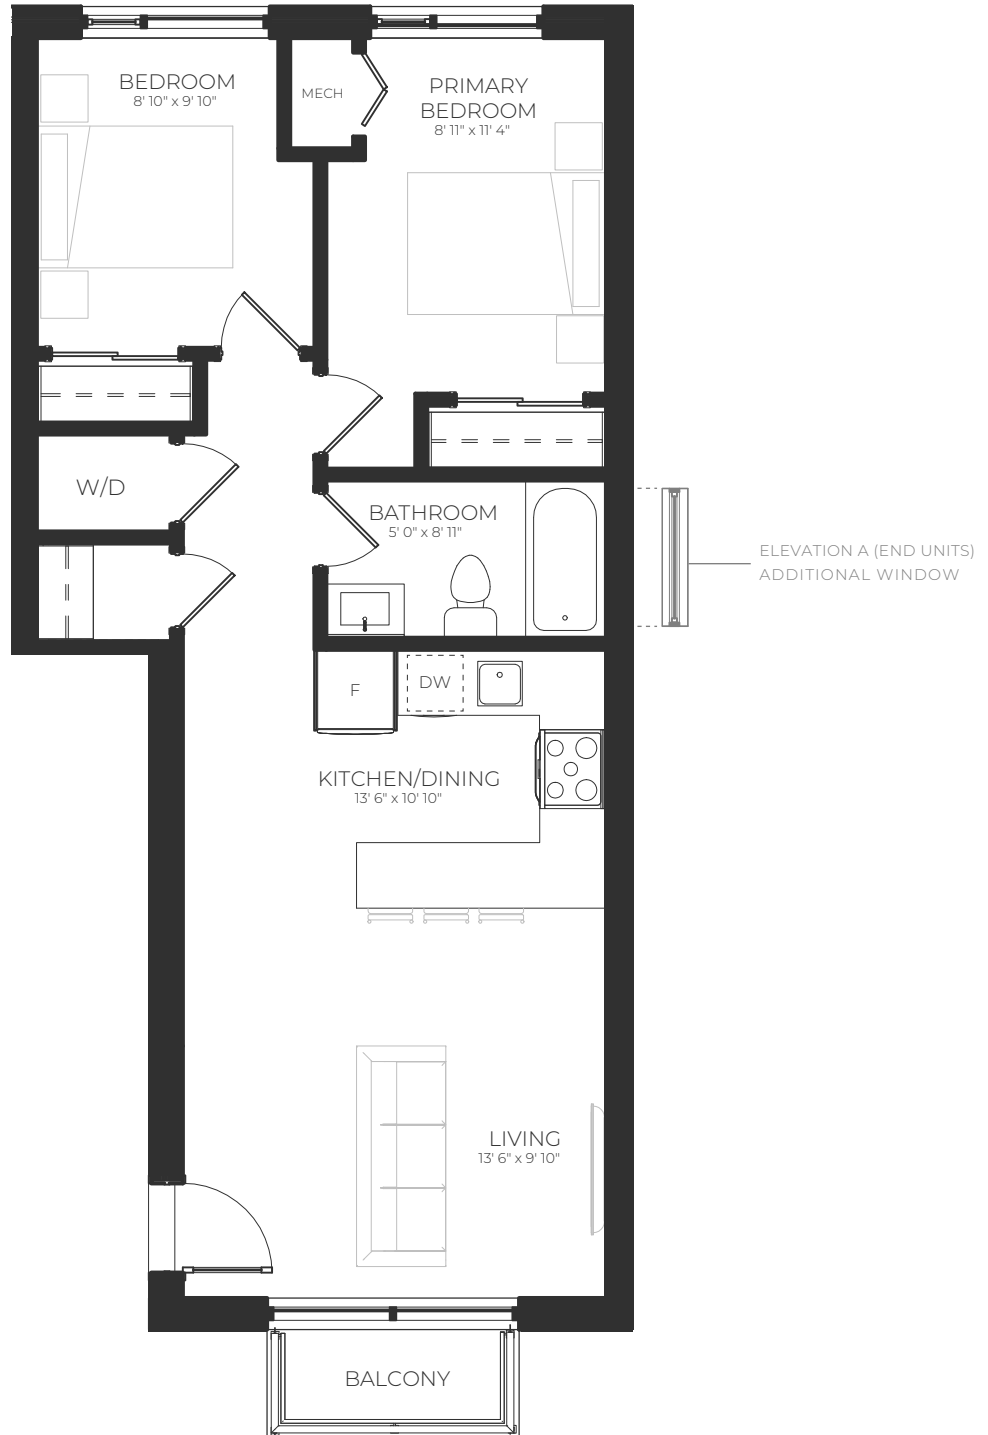

# BECK

2 Bedroom, 1 Bath  
700 Square feet

LEVEL 2

GRANDRIVERTOWNS.COM

All sizes and specifications are subject to change without notice. E. & O. E. Note: Actual usable floor space may vary from the stated floor area. \*Furniture not included.