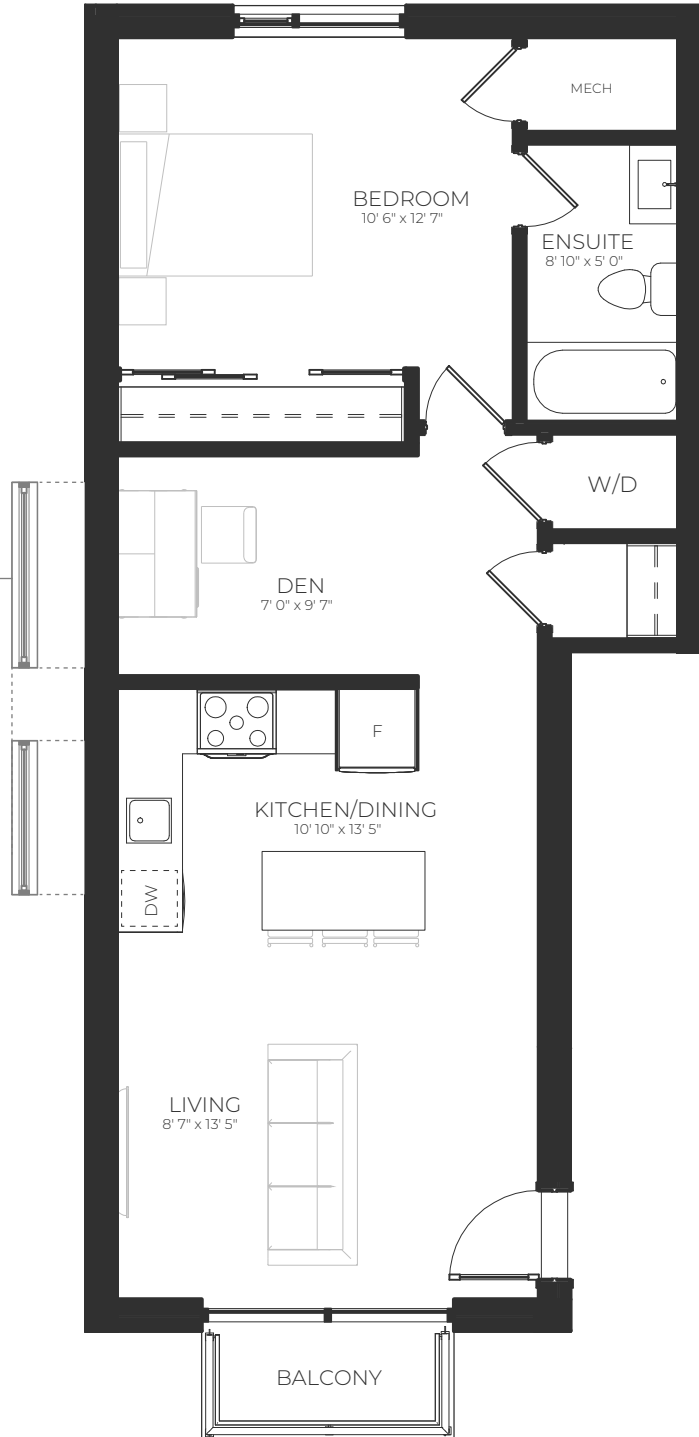

# RILL

1 Bedroom + Den, 1 Bath  
700 Square feet

ELEVATION A (END UNITS)  
ADDITIONAL WINDOWS

LEVEL 2

GRANDRIVERTOWNS.COM

All sizes and specifications are subject to change without notice. E. & O. E. Note: Actual usable floor space may vary from the stated floor area. \*Furniture not included.