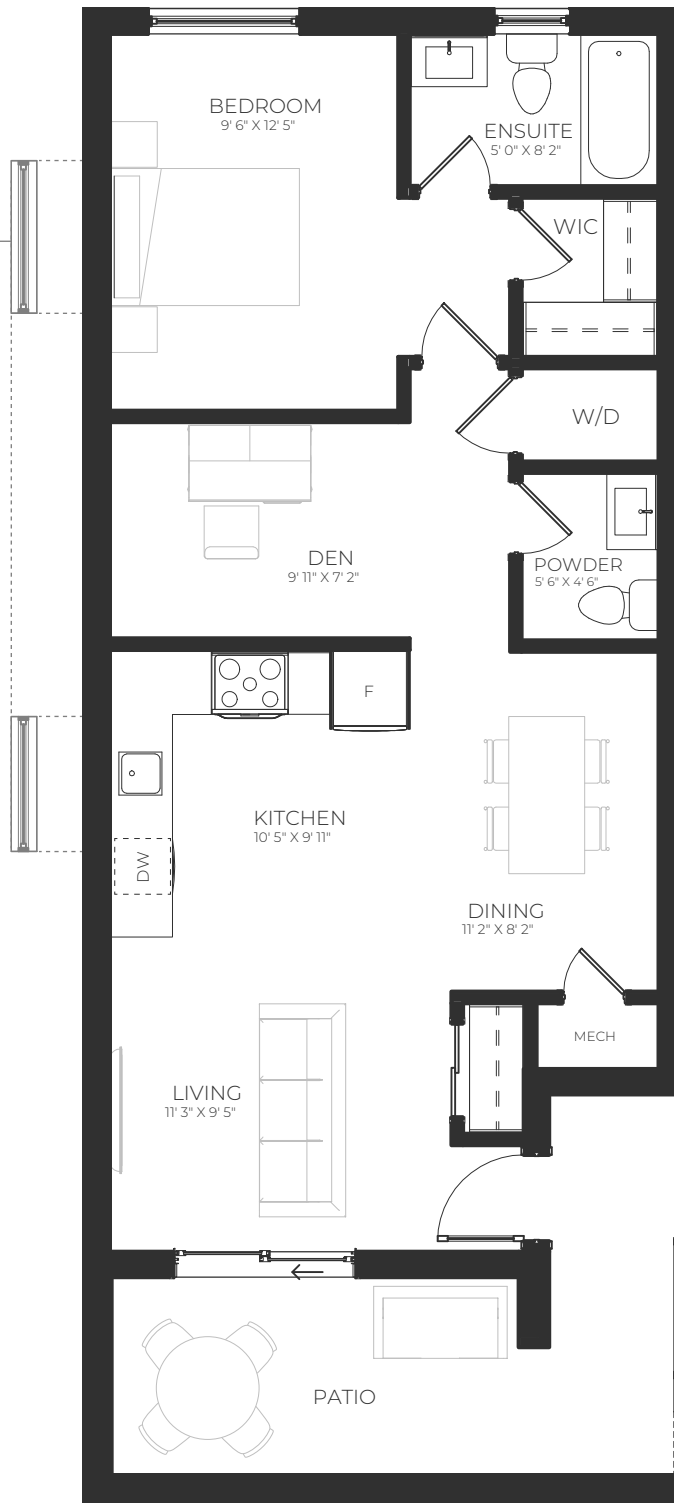

GRAND RIVER TOWNS

BROOK

1 Bedroom + Den, 1 Bath
780 Square feet

ELEVATION A (END UNITS)
ADDITIONAL WINDOWS

LEVEL 1

GRANDRIVERTOWNS.COM

All sizes and specifications are subject to change without notice. E. & O. E. Note: Actual usable floor space may vary from the stated floor area. *Furniture not included.