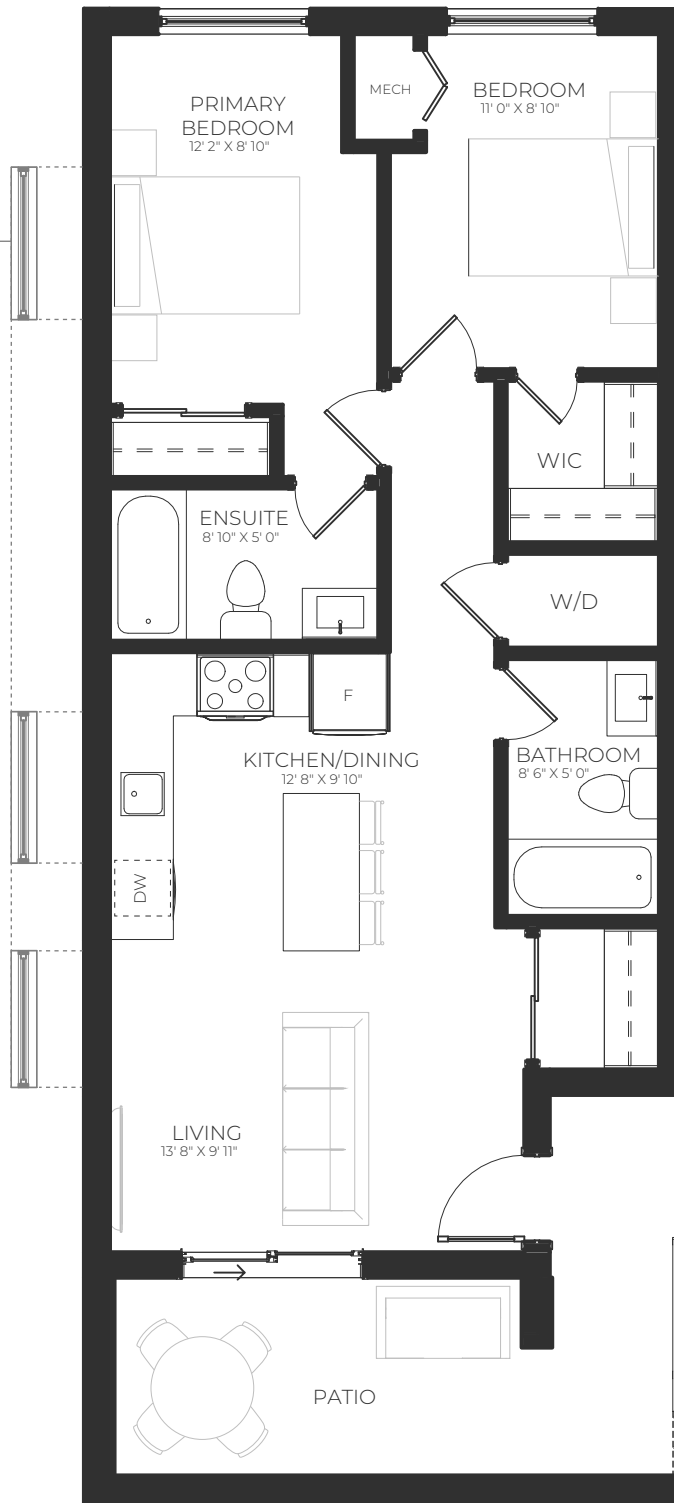

GRAND RIVER TOWNS

FIRTH

2 Bedroom, 2 Bath
780 Square feet

ELEVATION A (END UNITS)
ADDITIONAL WINDOWS

LEVEL 1

GRANDRIVERTOWNS.COM

All sizes and specifications are subject to change without notice. E. & O. E. Note: Actual usable floor space may vary from the stated floor area. *Furniture not included.